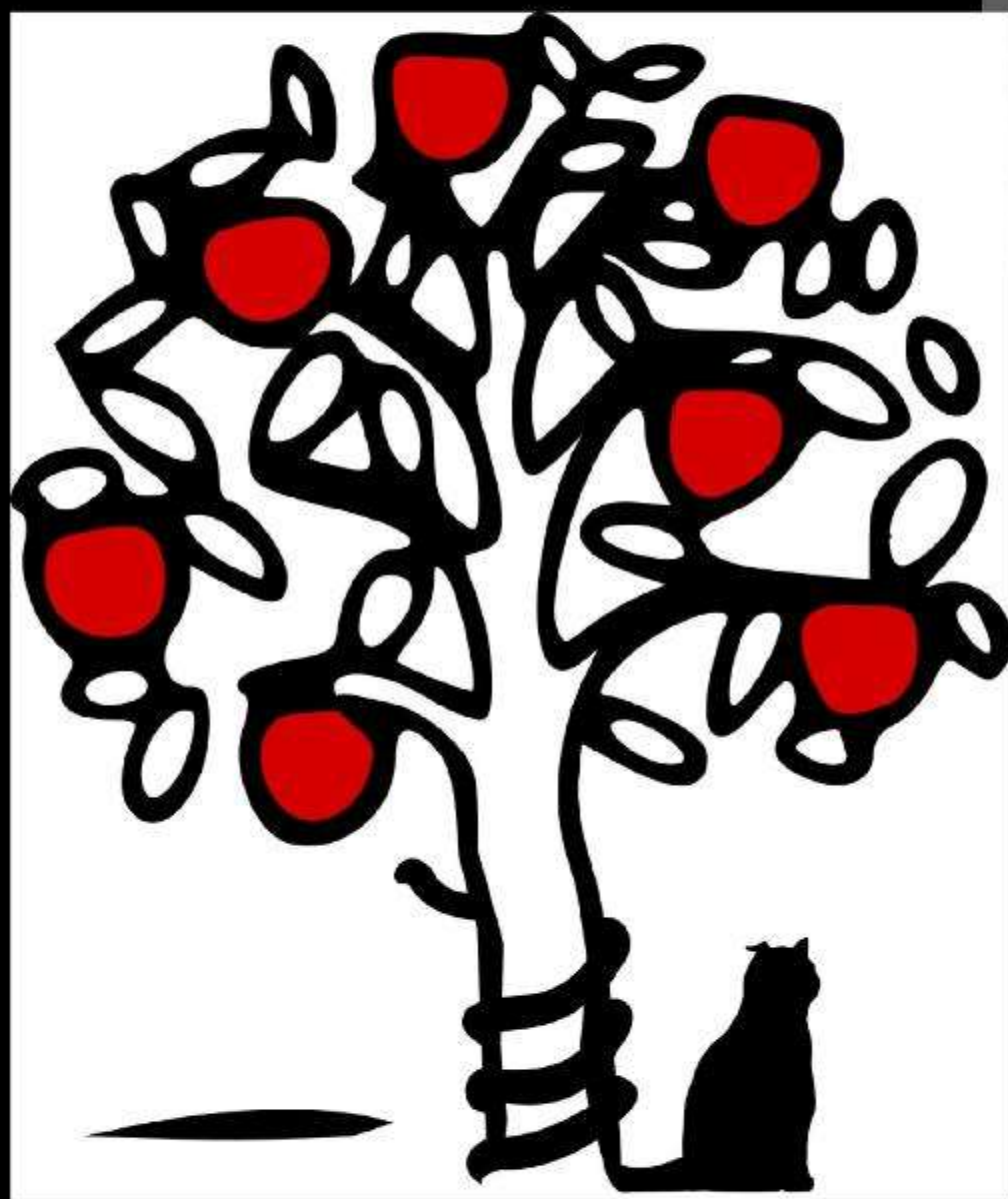

2015 selected artwork

Dario

Sgarzini