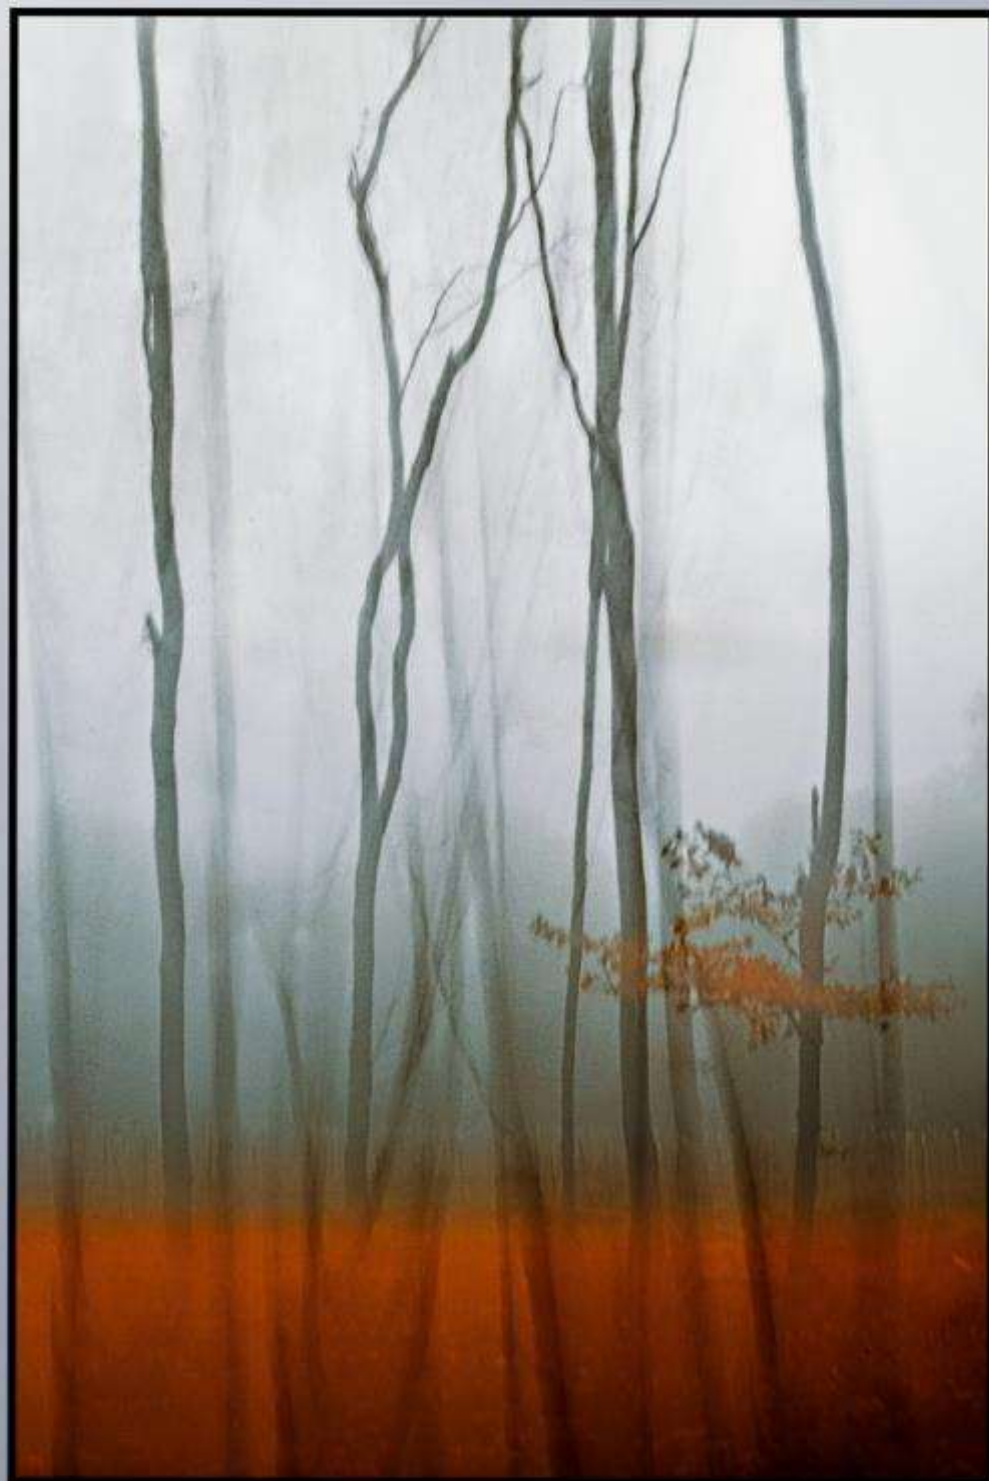

Ventitre01

Valda Bailey, Impressions, 2012, Field of gold series, Cod. 2100
Dimensioni opera originale 24x24 cm
Riproduzione limited edition su pvc 100x100 cm

Ventitre01

Valda Bailey,
Autumn mist
2012
Fields of gold series,
Cod. 2102